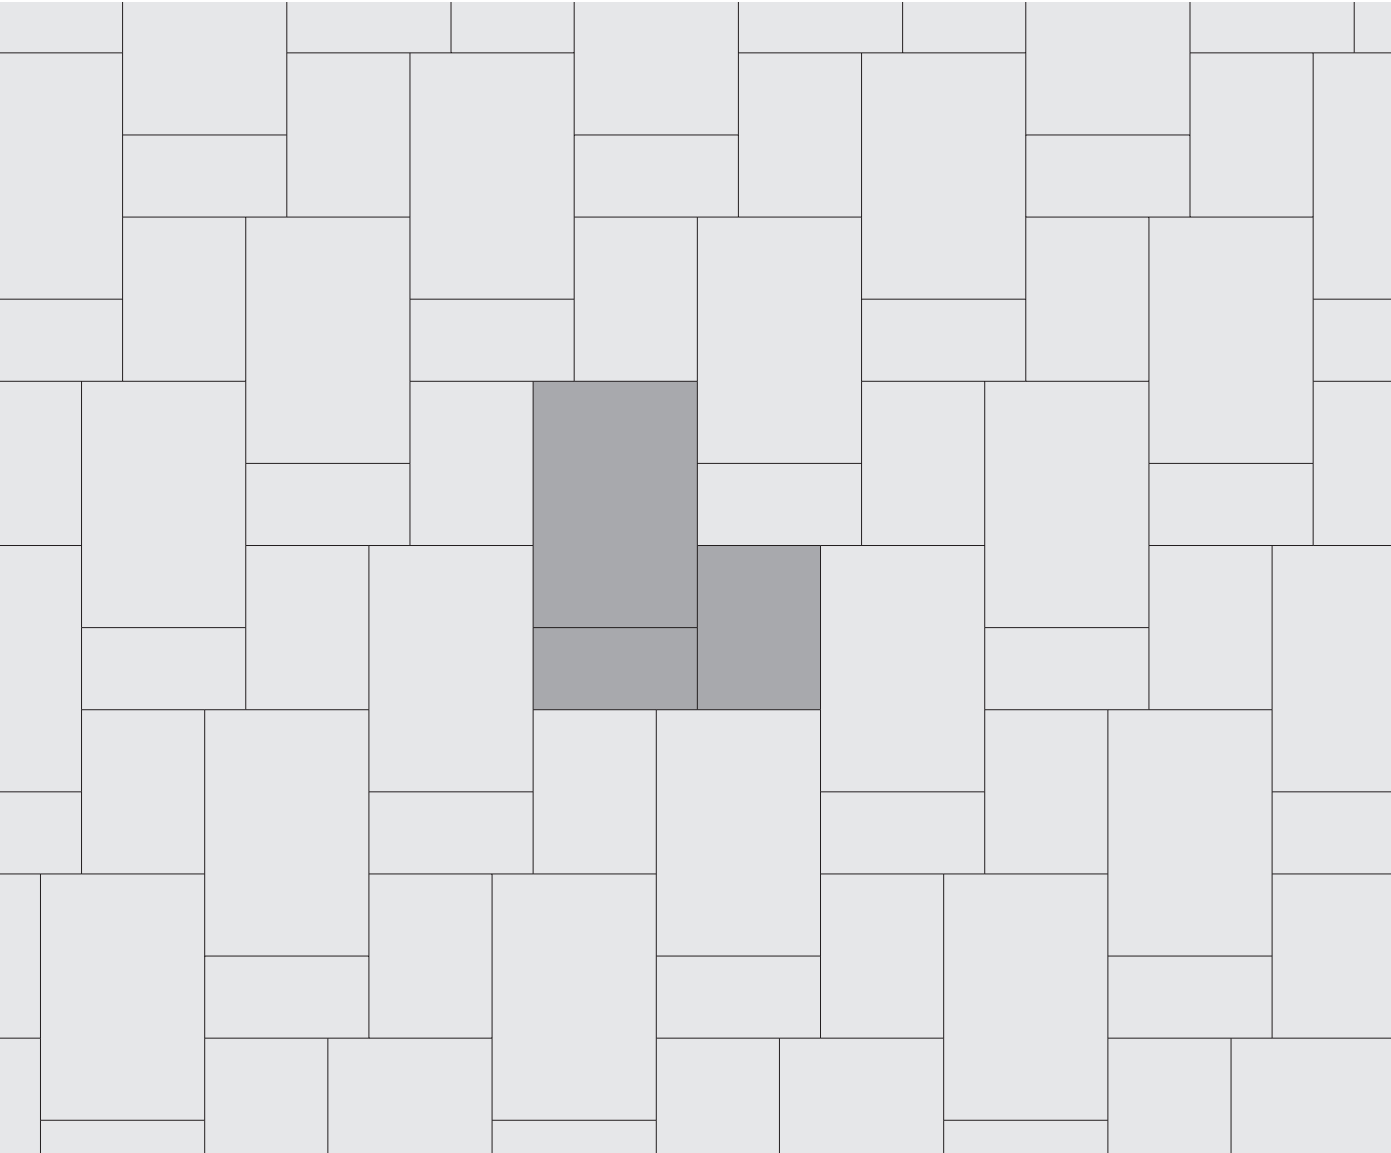

NATURAL STONE

PATTERN K

18% 12 x 24" **27%** 18 x 24" **55%** 24 x 36"

Shaded area represents repeatable pattern.

NOTE: Some patterns may not necessarily reflect the percentages of stone sizes within a particular bundle configuration. In some cases you may have extras in one or more of the sizes. This must be accounted for in your planning and design.